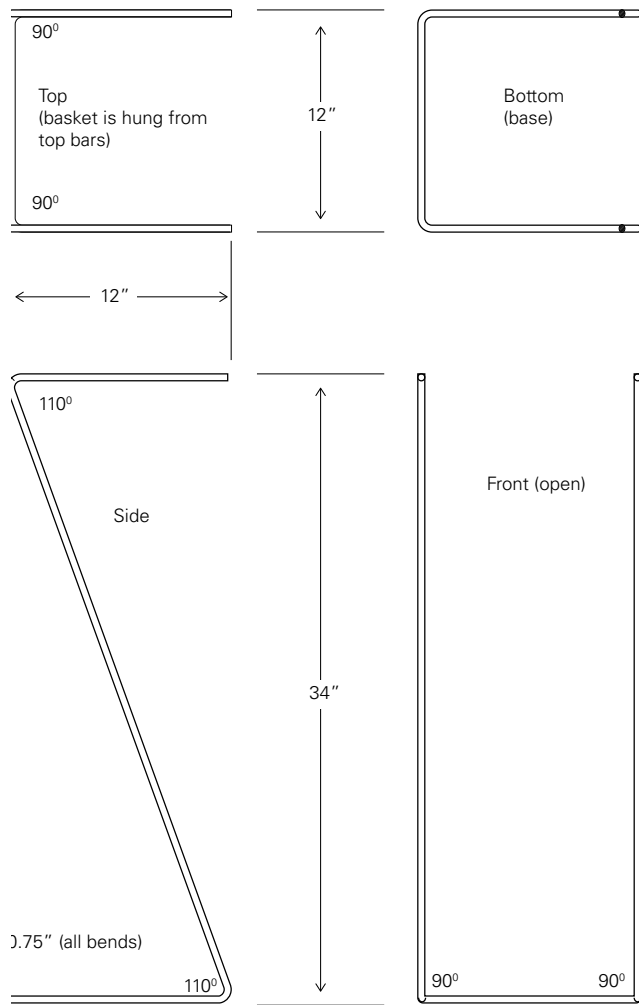

FRAMED WOVEN BASKETS by Leslie Straw and Phil Aro for Hayes Street Design  
“LAWNDRY” BASKETS, Z-FRAME

	l	w	h
Lawndry Basket Sm	10"	10"	24"
Lawndry Basket Lg	12"	12"	34"
Custom Sizes Available on Request			

More info:

- Weave: Traditional Lawn Chair Webbing
- Colors: Blue and White or Red and White
- Custom colors/materials by request
- Z-Frame diagram on side 2:  
Standard gauge 5/16ths steel  
Painted black
- Other metals and finishes available on request
- Large size includes metal handles

LESLIE STRAW  
1345 HAYES STREET  
SAN FRANCISCO, CA 94117  
415.269.3443  
LESLIE@HAYESSTREETDESIGN.COM

Z-FRAME (large)

Customizable for different sizes, materials and industries!

LESLIE STRAW  
 1345 HAYES STREET  
 SAN FRANCISCO, CA 94117  
 415.269.3443  
 LESLIE@HAYESSTREETDESIGN.COM