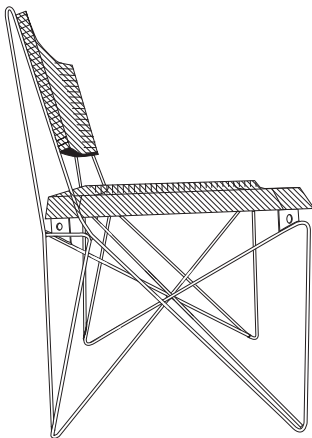

DINING ROOM CHAIRS by Phil Aro for Hayes Street Design

SPIDERY LO-BACK CHAIR

Shown above with SIXTOP table

	w	d	h	seat h
Spidery Lo-Back Chair	18"	19"	31"	18"

Construction details:

- Seat and back: Solid walnut (shown) other wood available, CNC contoured, variety of oil+ finishes available
- Frame: bent steel round stock 1/4" welded to steel mounting tabs variety of colors and finishes available, including powder coated (painted black enamel shown)
- Shown with Sixtop table with Stance legs