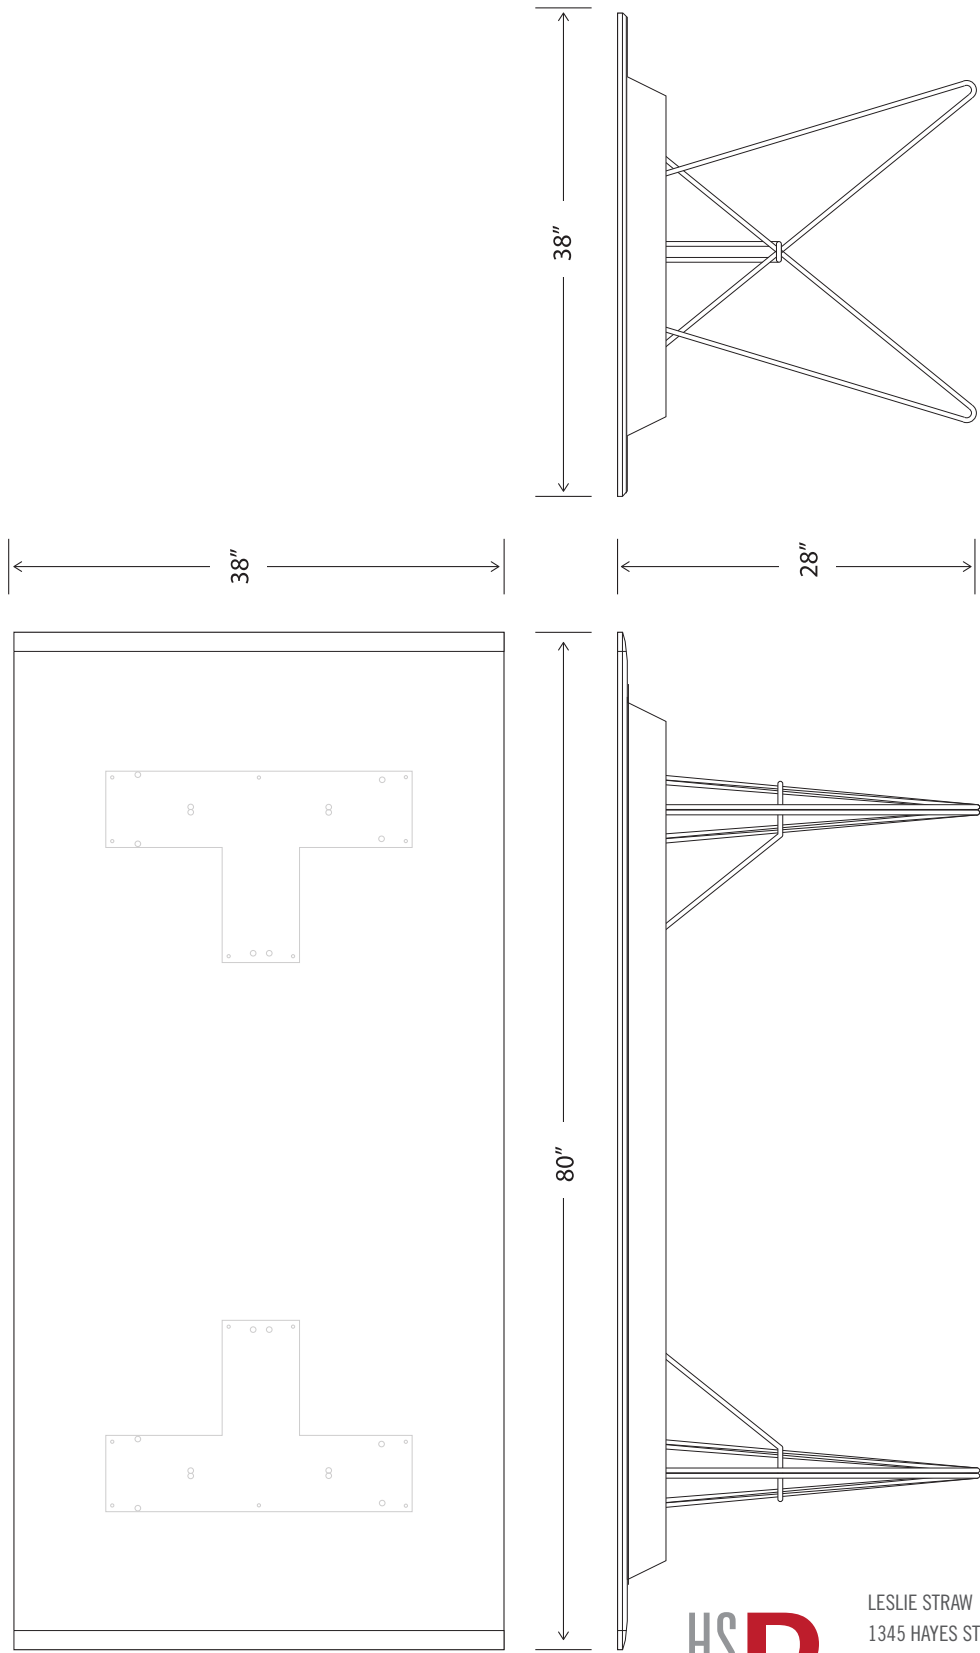

LESLIE STRAW
1345 HAYES STREET
SAN FRANCISCO, CA 94117
415.269.3443
LESLIE@HAYESSTREETDESIGN.COM